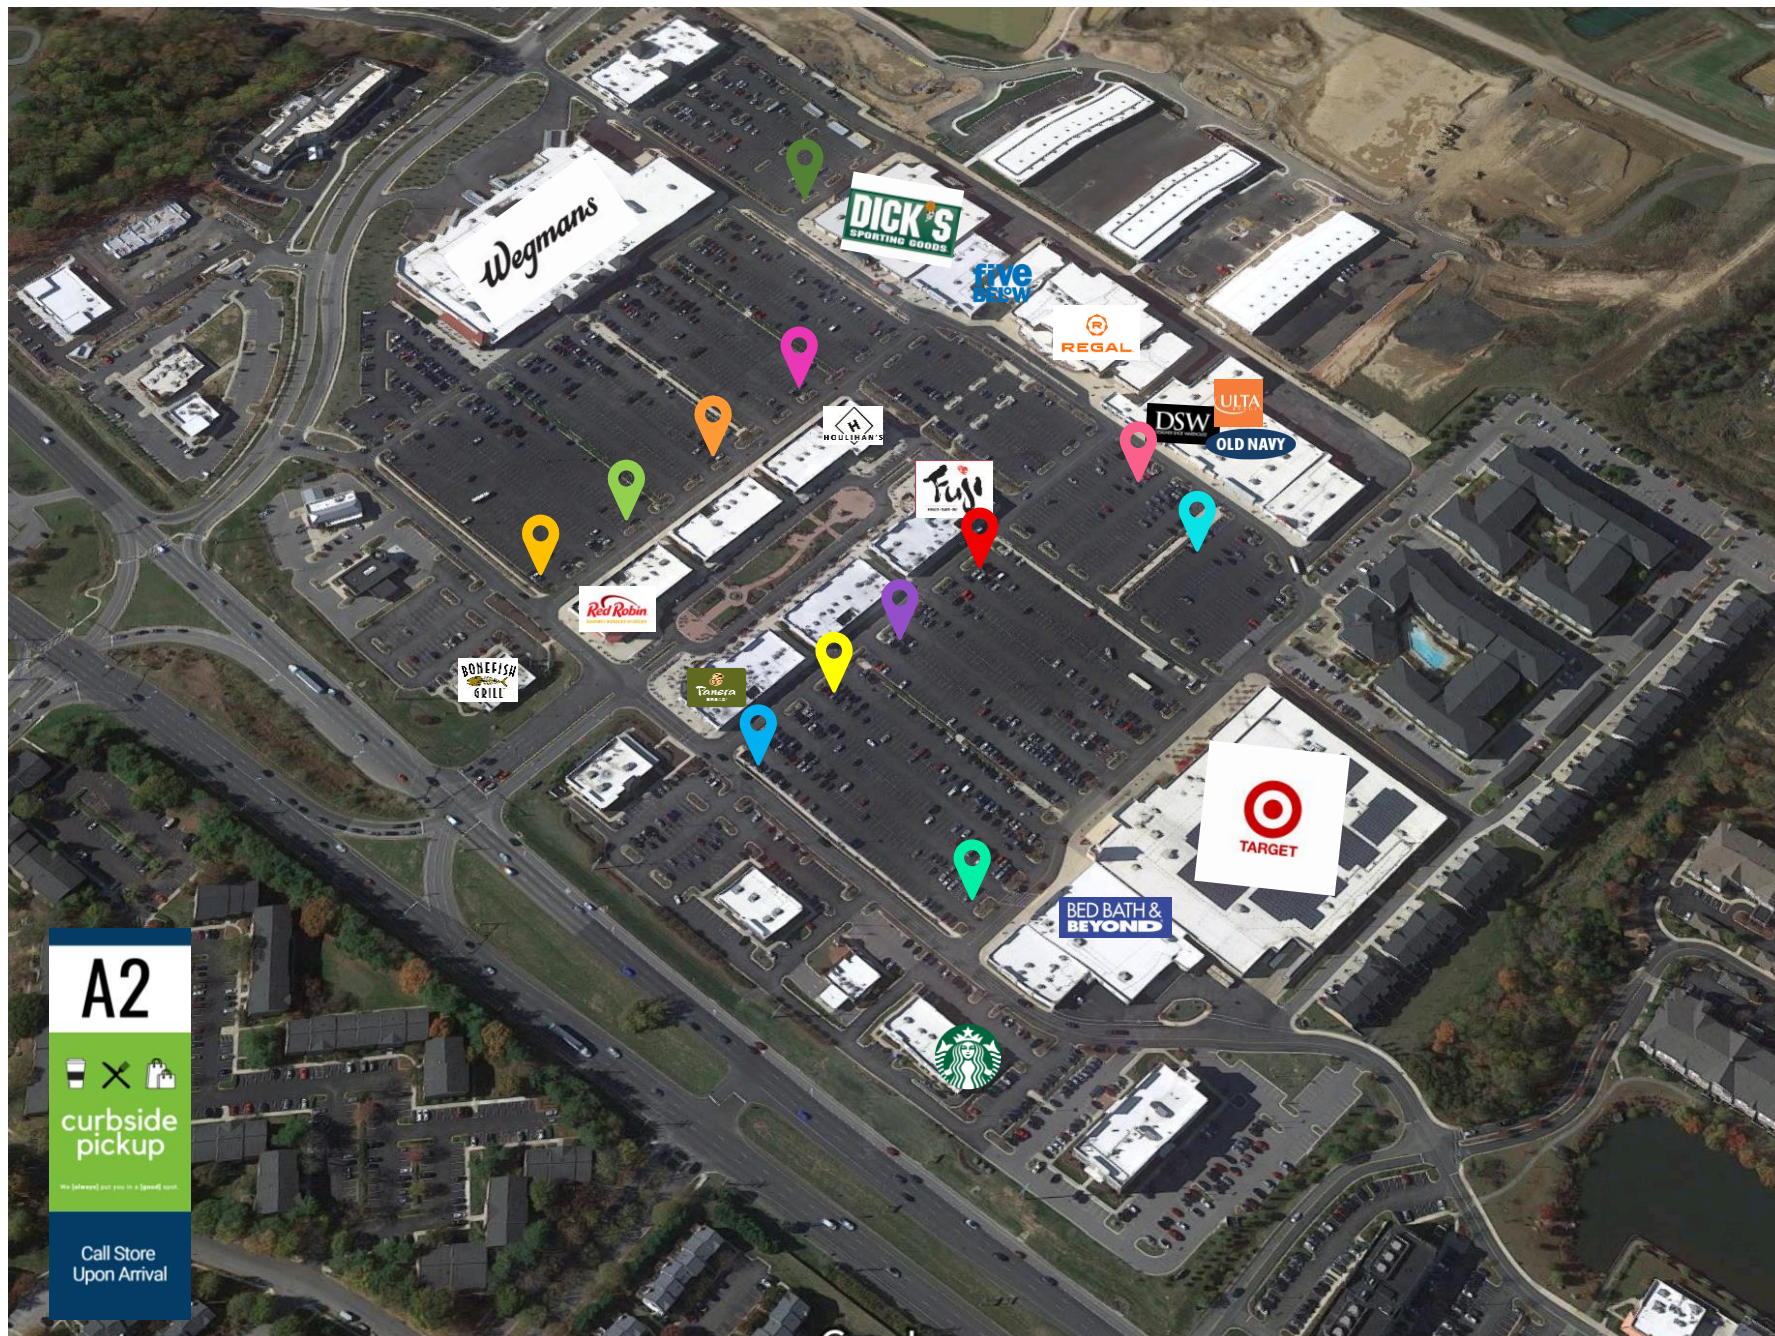

ZONE A
Spaces (1-6)

Elevation Burger
The G shop Fashion

ZONE B
Spaces (1-8)

Nando's
Ann Taylor Loft

ZONE C
Spaces (1-8)

White House Black Market
Chico's
Soma Intimates
Jos A Bank

ZONE D
Spaces (1-8)

Houlihan's
Kilwins
AT&T

ZONE E
Spaces (1-6)

Panera

ZONE F
Spaces (1-8)

Coal Fire
Vision Works
Jersey Mikes
Postal Annex

ZONE G
Spaces (1-8)

Qdoba Mexican Grill
Thai at Waugh Chapel

ZONE H
Spaces (1-8)

Fuji Steakhouse
Queretaro

Zones I – L
Coming Soon (July)

ZONE I
Spaces (1-8)

Men's Warehouse
Carter's
Bed Bath & Beyond

ZONE J
Spaces (1-8)

Old Navy
Petco

ZONE K
Spaces (1-8)

Blush Boutique
DSW
Ulta Beauty

ZONE L
Spaces (1-8)

Dick's Sporting Goods

Please contact store for individual curbside pickup offerings. Participating businesses and map are subject to change.